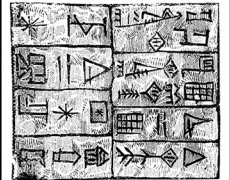

Domesticated goat and fat-tailed sheep

Chaldean Warriors

Beasts of Burden

Elamite Script

The Finding of the Giant Head

Babylon

Ur

Glazed Tile: King with Attendants

War Chariot Found on the Standard of Ur

The Seal of Sargon I

Chaldean Flood Account

Ziggurat

Cuneiform

Wheat and Barley

Potter's Wheel

Chaldean 'kufa' carrying bricks