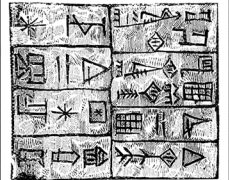

Domesticated goat and fat-tailed sheep

Chaldean Warriors

Beasts of Burden

Elamite Script

The Finding of the Giant Head

Babylon

Ur

Glazed Tile: King with Attendants

War Chariot Found on the Standard of Ur

The Seal of Sargon I

Chaldean Flood Account

Ziggurat

Cuneiform

Wheat and Barley

Potter's Wheel

Chaldean 'Kufa' carrying bricks

Sundial

A large rectangular area with horizontal lines for writing.