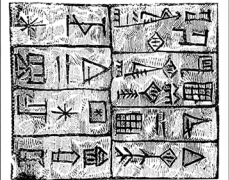

Domesticated goat and fat-tailed sheep

Chaldean Warriors

Beasts of Burden

Elamite Script

The Finding of the Giant Head

Babylon

Ur

Glazed Tile: King with Attendants

War Chariot Found on the Standard of Ur

The Seal of Sargon I

Ziggurat

Cuneiform

Wheat and Barley

Potter's Wheel

Chaldean 'Kufa' carrying bricks

Sundial

Chaldean Flood Account

A large rectangular area with horizontal lines, intended for student writing.