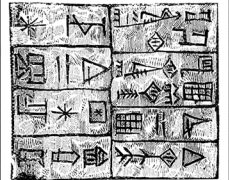

Domesticated goat and fat-tailed sheep

Chaldean Warriors

Beasts of Burden

Elamite Script

The Finding of the Giant Head

Babylon

Ur

Glazed Tile: King with Attendants

War Chariot Found on the Standard of Ur

The Seal of Sargon I

Chaldean Flood Account

Ziggurat

Cuneiform

Wheat and Barley

Potter's Wheel

Chaldean 'Kufa' carrying bricks

Sundial

A large central area with horizontal dashed lines for writing.