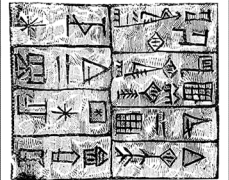

Domesticated goat and fat-tailed sheep

Chaldean Warriors

Beasts of Burden

Elamite Script

The Finding of the Giant Head

Babylon

Ur

Glazed Tile: King with Attendants

War Chariot Found on the Standard of Ur

The Seal of Sargon I

Ziggurat

Cuneiform

Wheat and Barley

Potter's Wheel

Chaldean 'Kufa' carrying bricks

Sundial