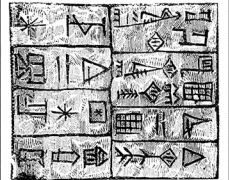

Domesticated goat and fat-tailed sheep

Chaldean warriors

Beasts of Burden

Elamite Script

The Finding of the Giant Head

Babylon

Ur

Glazed Tile: King with Attendants

War Chariot Found on the Standard of Ur

Ziggurat

Cuneiform

Wheat and Barley

Potter's Wheel

Chaldean 'kufa' carrying bricks

Sundial

The Seal of Sargon I